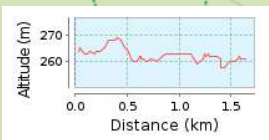

Ann Arbor Goddess One Mile 2019

1.02 miles (round trip)

Total climb: 26 ft, Total descent: 36 ft

Altitude range 36 ft (Altitude from: 846 ft to 882 ft)